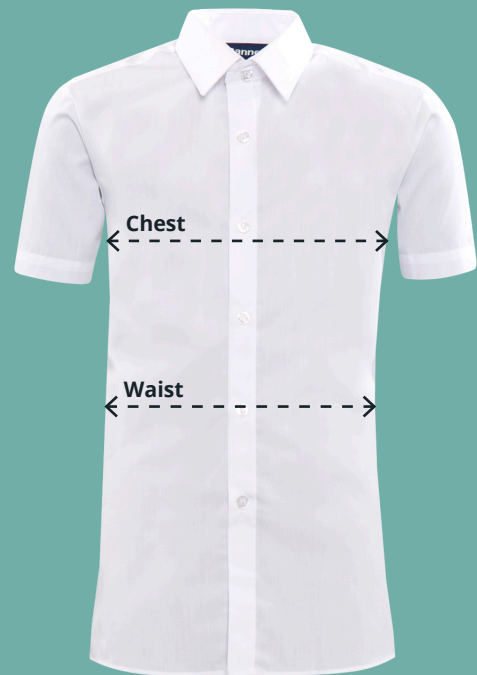

## Measuring Guide

### Chest (At 2cm from under arm)

Measure across the chest at 2cm below the underarm with the garment laid flat.

### Waist

Measure across the waist at the narrowest point with the garment laid down flat.

**Twin Pack Slimfit SS Shirt**  
Code: AAAA112064